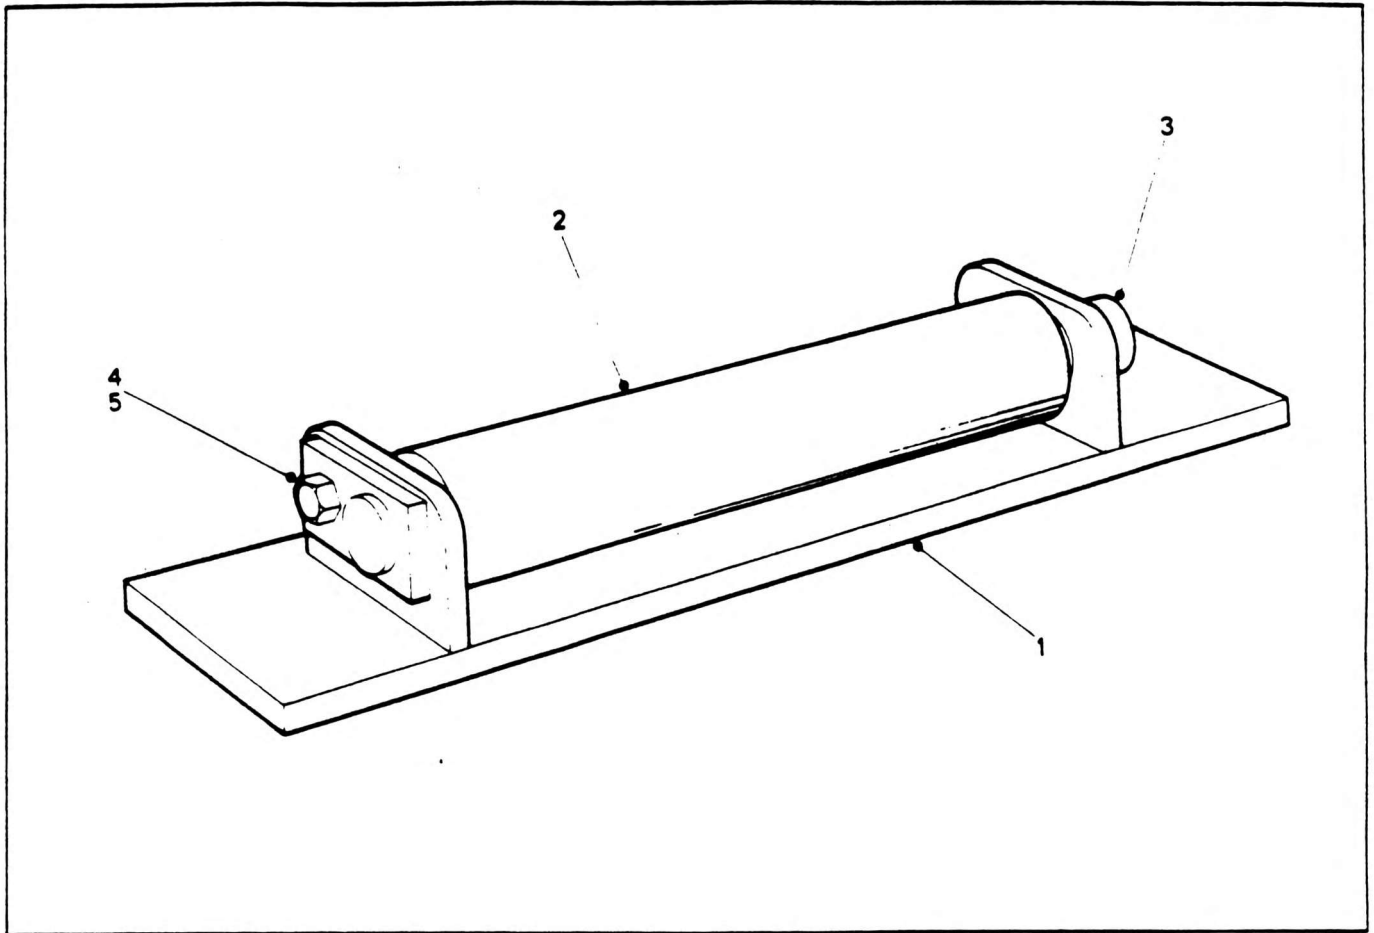

LOWER ROLLER ASSEMBLY

GROVE

NO.	PART NO.	QTY.	DESCRIPTION	NO.	PART NO.	QTY.	DESCRIPTION
	6-772-000137		Lower Roller Assembly				
1	6-638-000153	1	Roller Mount Weldment				
2	6-810-001410	1	Shaft Weld				
3†	6-772-000098	1	Roller Assembly				
4	7-111-160550	1	Head Bolt				
5	7-950-160161	1	Flat Washer				
†	See Further Breakdown in this Group						